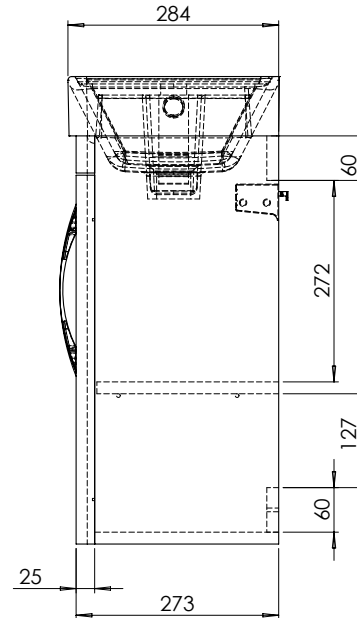

Technical Data Sheet

COMPASS 450mm Wall Mounted Cloakroom Unit

What's in the box: 1x CM450WX + Handle

TAVISTOCK
inspiring bathrooms

*Reference basin TDS for further info

Diagrams not to scale
All dimensions in mm
Tolerance of +/-5mm

Materials

Carcass: 18mm MDF

Fascia Components: 25mm Painted MDF

**Dimensions are subject to change, customers are advised to measure actual product before commencing installation.

***Fixing point dimensions are for guidance only/the positions of wall fixing must be checked when product is received.

FAQs

Q: How big is the plumbing void?

A: No plumbing void, open back to receive pipework straight from wall.

Q: Are the handles fitted?

A: 160mm (unit comes with pre-drilled holes or pilot holes).

Q: Are the hinges soft close?

Q: Is the shelf removable?

A: Yes, the shelf can be removed.

Q: What is the shelf capacity?

A: Shelf maximum depth: 245mm.

Q: How many shelves are there?

A: There is one shelf and a base within the unit.

Q: Is the shelf adjustable?