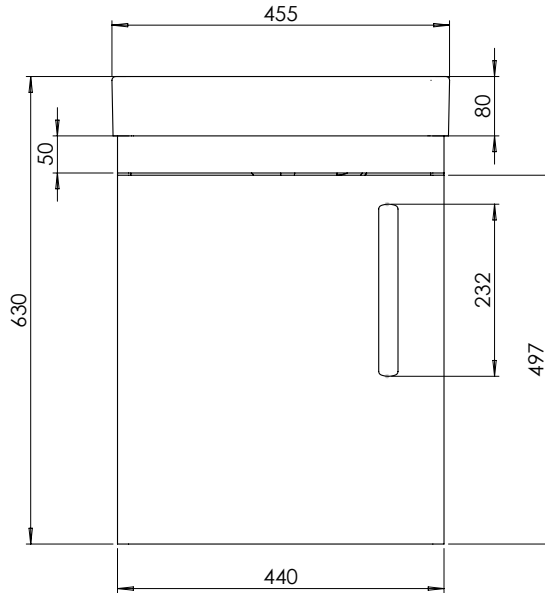

Technical Data Sheet

COMPASS 450mm Wall Mounted Cloakroom Unit

What's in the box: 1x CM450WX + Handle

TAVISTOCK
inspiring bathrooms

*Reference basin TDS for further info

Diagrams not to scale
All dimensions in mm
Tolerance of +/-5mm

Materials

Carcass: 18mm MDF

Fascia Components: 25mm Painted MDF

**Dimensions are subject to change, customers are advised to measure actual product before commencing installation.

***Fixing point dimensions are for guidance only/the positions of wall fixing must be checked when product is received.

A: The hinges are both soft close and quick release.

Q: How deep is the unit with door open?

A: Approx 695mm at 90° door opening.

Q: Can the doors be adjusted?

A: The door can be adjusted as detailed in the supplied instructions.

Q: Is the shelf removable?

A: Yes, the shelf can be removed.

Q: What is the shelf capacity?

A: Shelf maximum depth: 245mm.

Q: How many shelves are there?

A: There is one shelf and a base within the unit.

Q: Is the shelf adjustable?