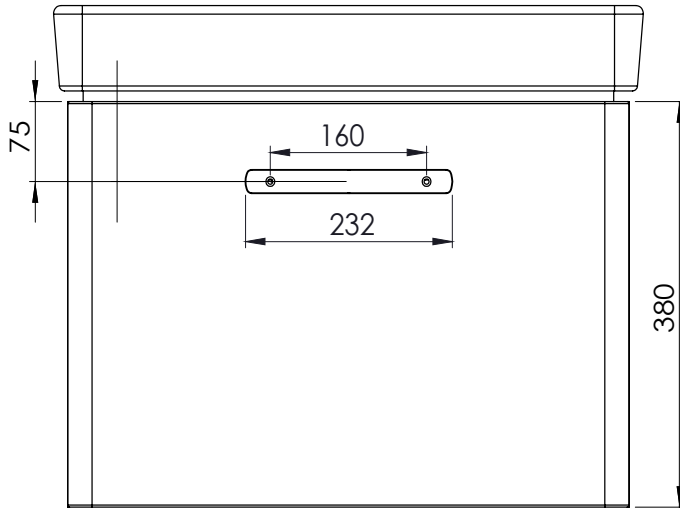

## COMPASS 600mm Wall Mounted Unit

Whats in the box: 1x CM600WX + Handle/Fixings

**TAVISTOCK**  
inspiring bathrooms

\*Reference basin TDS for further info

Diagrams not to scale  
All dimensions in mm  
tolerance of +/-5mm

### Materials

Carcass: 18mm MDF

Fascia Components: 25mm Painted MDF

\*\*Dimensions are subject to change, customers are advised to measure actual product before commencing installation.

\*\*\*Fixing point dimensions are for guidance only/the positions of wall fixing must be checked when product is received.

### FAQs

Q: How big is the plumbing void at the back of the furniture?

A: 50mm

Q: How far apart are the hole centres for the handles?

A: 160mm (comes with pilot holes)

Q: Is the handle fitted?

A: No, the handle needs fixing.