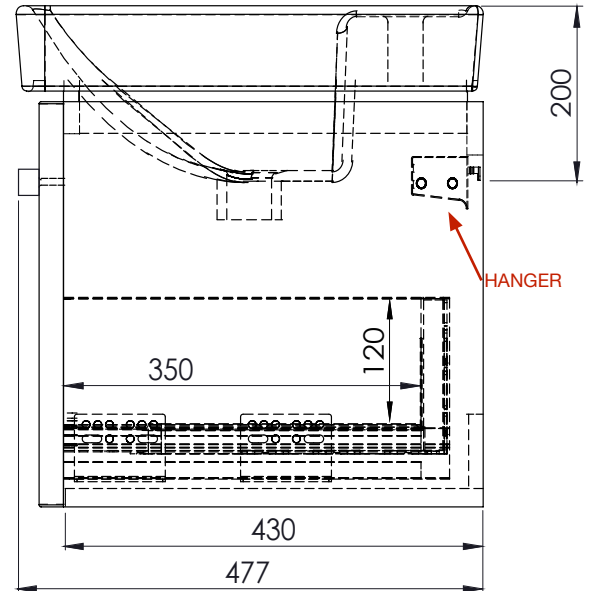

## COMPASS 600mm Wall Mounted Unit

Whats in the box: 1x CM600WX + Handle/Fixings

**TAVISTOCK**  
inspiring bathrooms

\*Reference basin TDS for further info

Diagrams not to scale  
All dimensions in mm  
tolerance of +/-5mm

### Materials

Carcass: 18mm MDF

Fascia Components: 25mm Painted MDF

\*\*Dimensions are subject to change, customers are advised to measure actual product before commencing installation.

\*\*\*Fixing point dimensions are for guidance only/the positions of wall fixing must be checked when product is received.

### FAQs

Q: How big is the plumbing void at the back of the furniture?

A: 50mm

Q: How far apart are the hole centres for the handles?

A: 160mm (comes with pilot holes)

Q: Is the handle fitted?

A: No, the handle needs fixing.