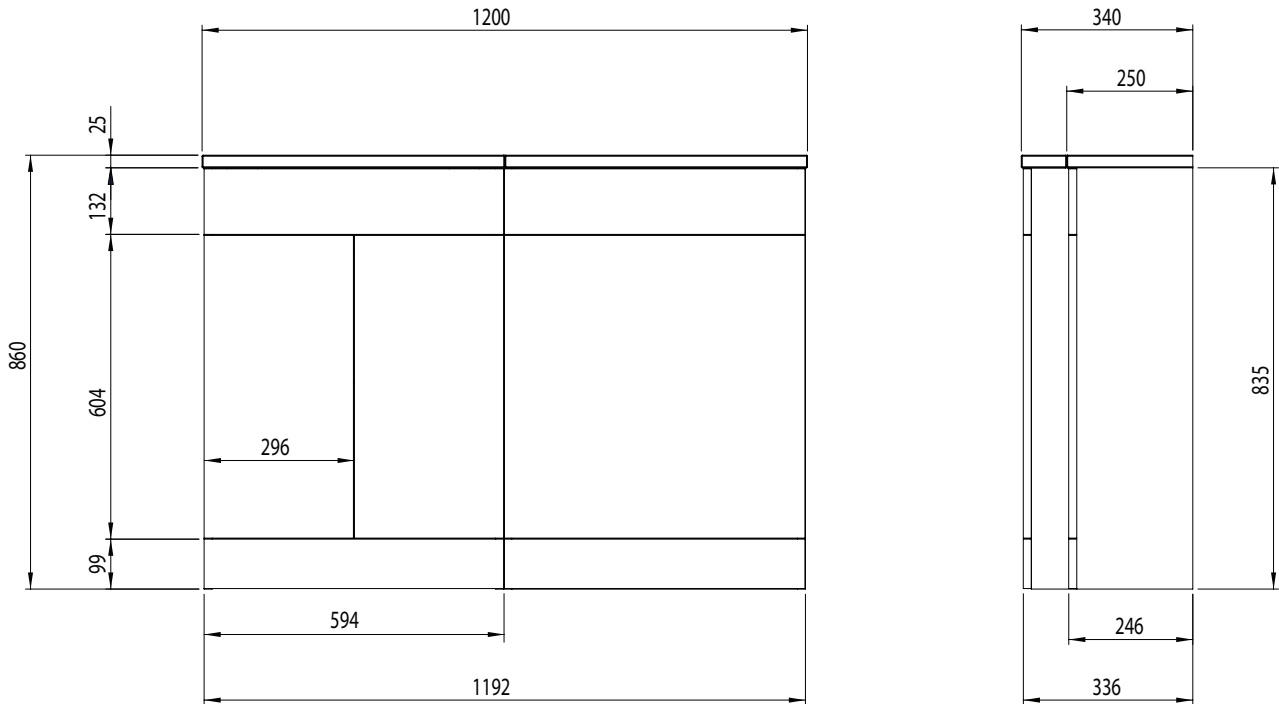

Technical Data Sheet

Nexus 1200mm Complete Unit

Whats in the box: 1x DC12040 & DC12041 or DC12042 & DC12043 + Fixings + Handles

Note: Left Hand unit shown.
Reverse dimensions for Right Hand unit.

*Reference Basin, SCT & BTW individually for material and FAQ information.